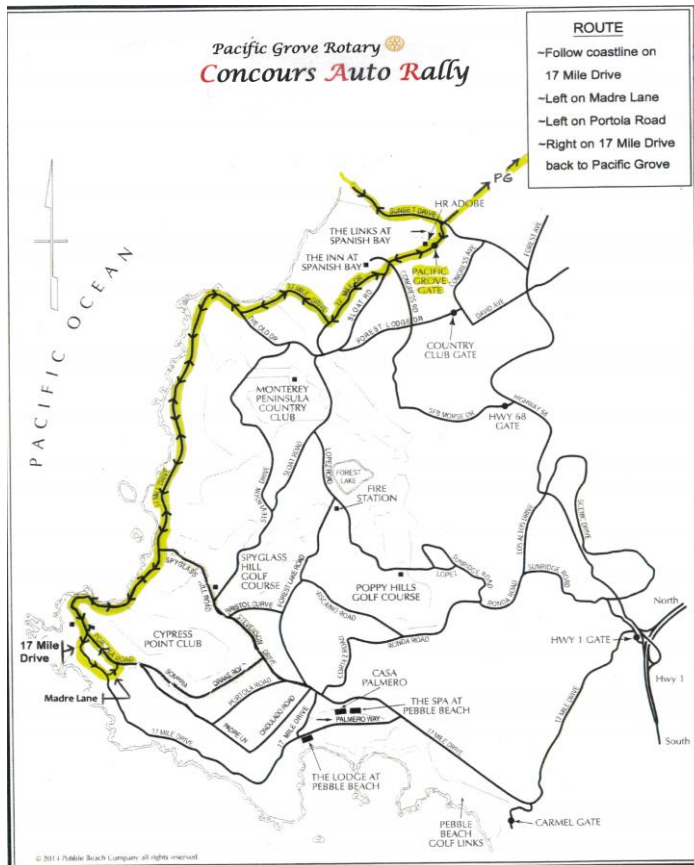

Welcome to the 27th Annual
Pacific Grove Rotary **Concours Auto Rally**

Friday August 13th 2021
EVENT SCHEDULE

- **12:00** Registration begins in downtown PG
- **12 - 4:00** Staging of cars on Lighthouse Avenue
  Note: Drivers who are part of a corral should assemble prior to staging so if space permits you can be staged together.
- **4:00** Awards Presentation & Drivers Meeting with Law Enforcement (All drivers must attend)
- **5:00** Rally Drive will launch
- **~ 6:00** Drive returns to Pacific Grove

PLEASE KEEP THIS PAGE for the EVENT SCHEDULE

*Full Size map will be provided at Event Registration